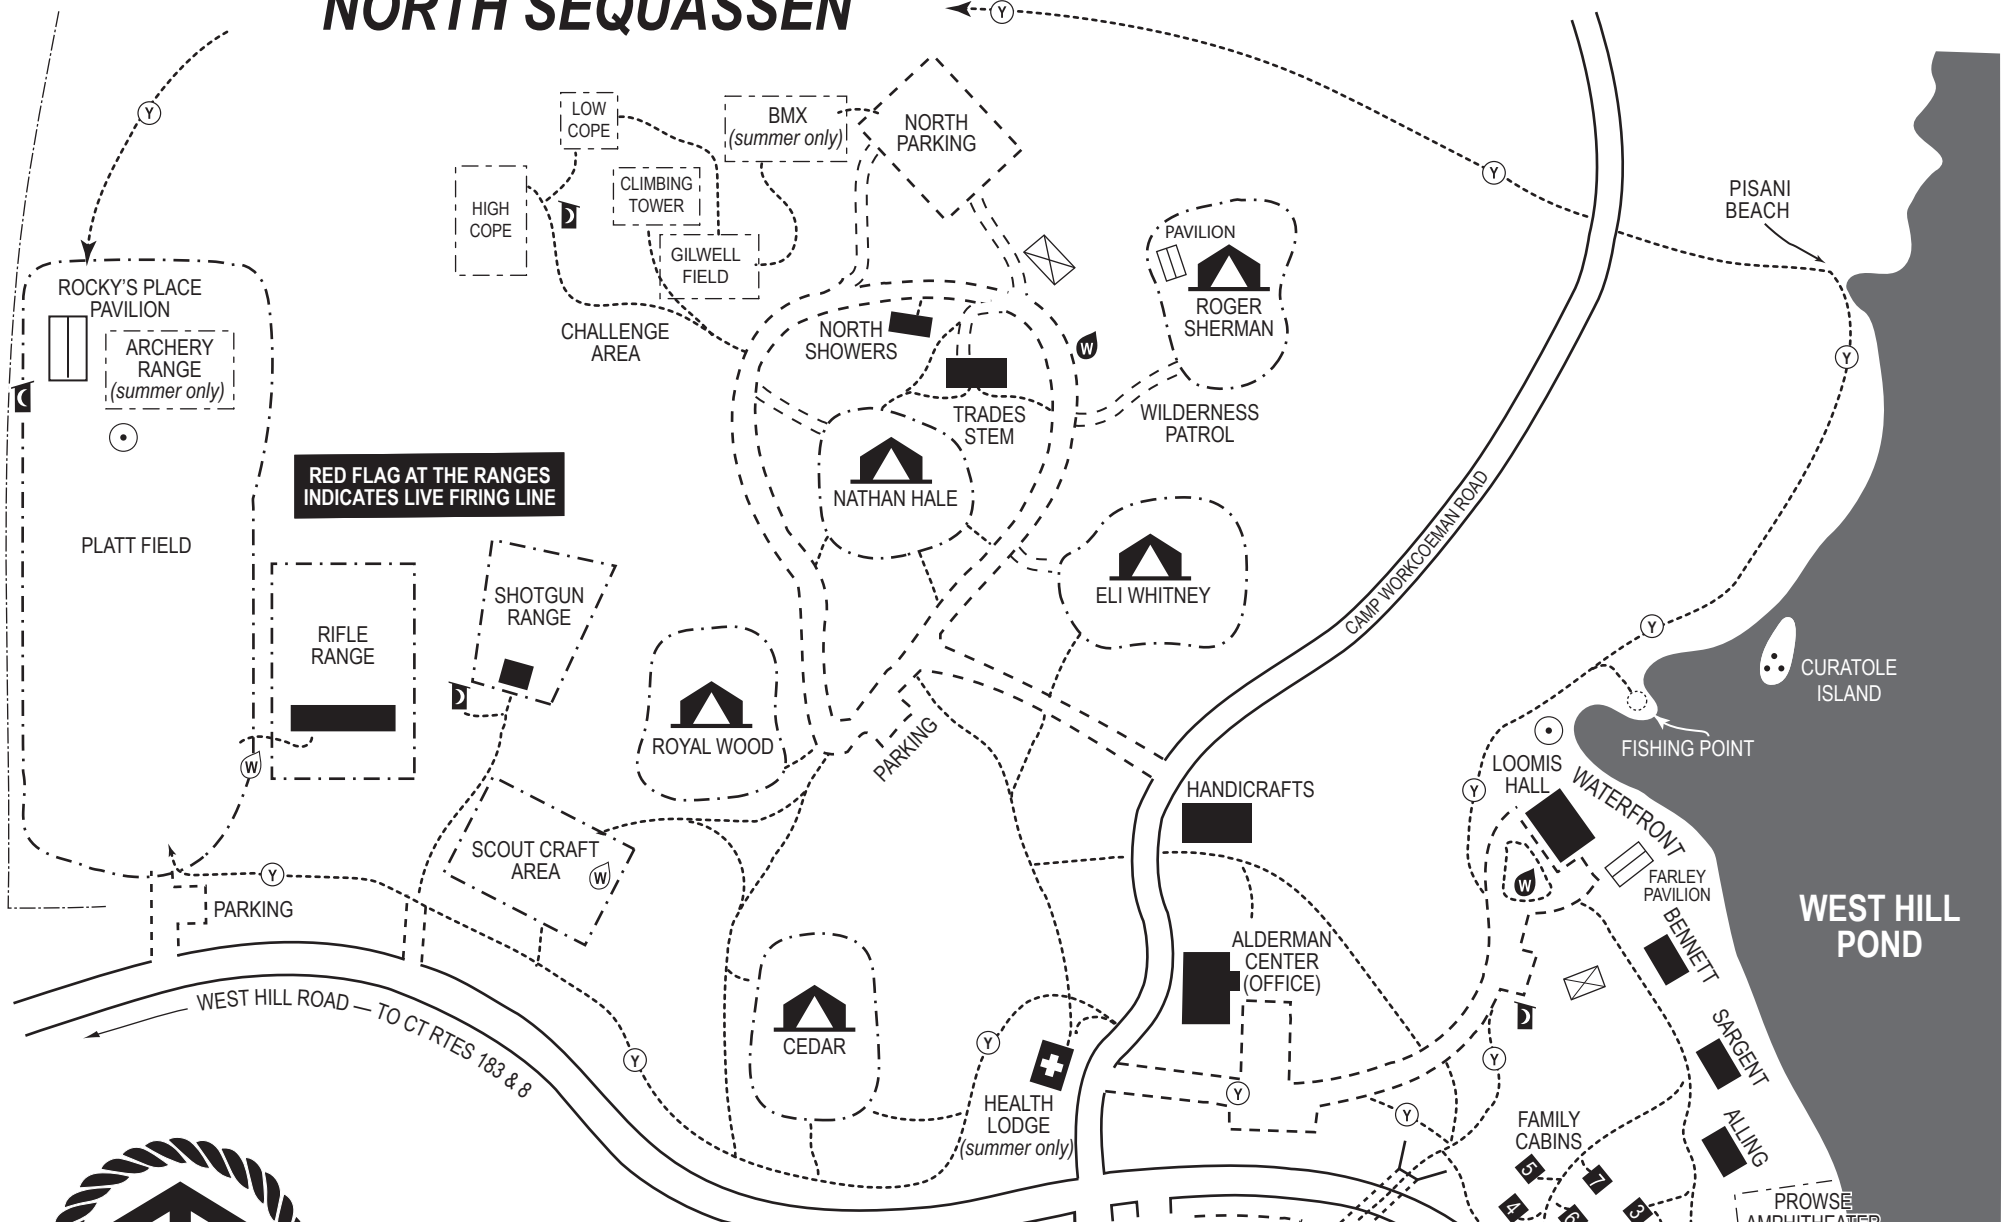

CAMP SEQUASSEN

NORTH SEQUASSEN

SOUTH SEQUASSEN

CAMP SEQUASSEN

791 West Hill Rd.
 New Hartford, CT 06057
 (600 acres)
 David Boyajian, Ranger
 PHONE (860) 379-2009 FAX (860) 379-8977

- LEAN-TO SITE
- TENT SITE
- FIRST AID (summer only)
- DUMPSTER (trash & recycle)
- DRINKING WATER
- DRINKING WATER (seasonal)
- LATRINE
- INFORMATION
- FLAG POLE

- Vehicles Must Stay On Roads and Park In Designated Areas
- Fires Permitted only In Established Fire Rings
- Observe Fire Danger Alerts
- Please Carry Out All Trash
- Do Not Fish In Waterfront Area