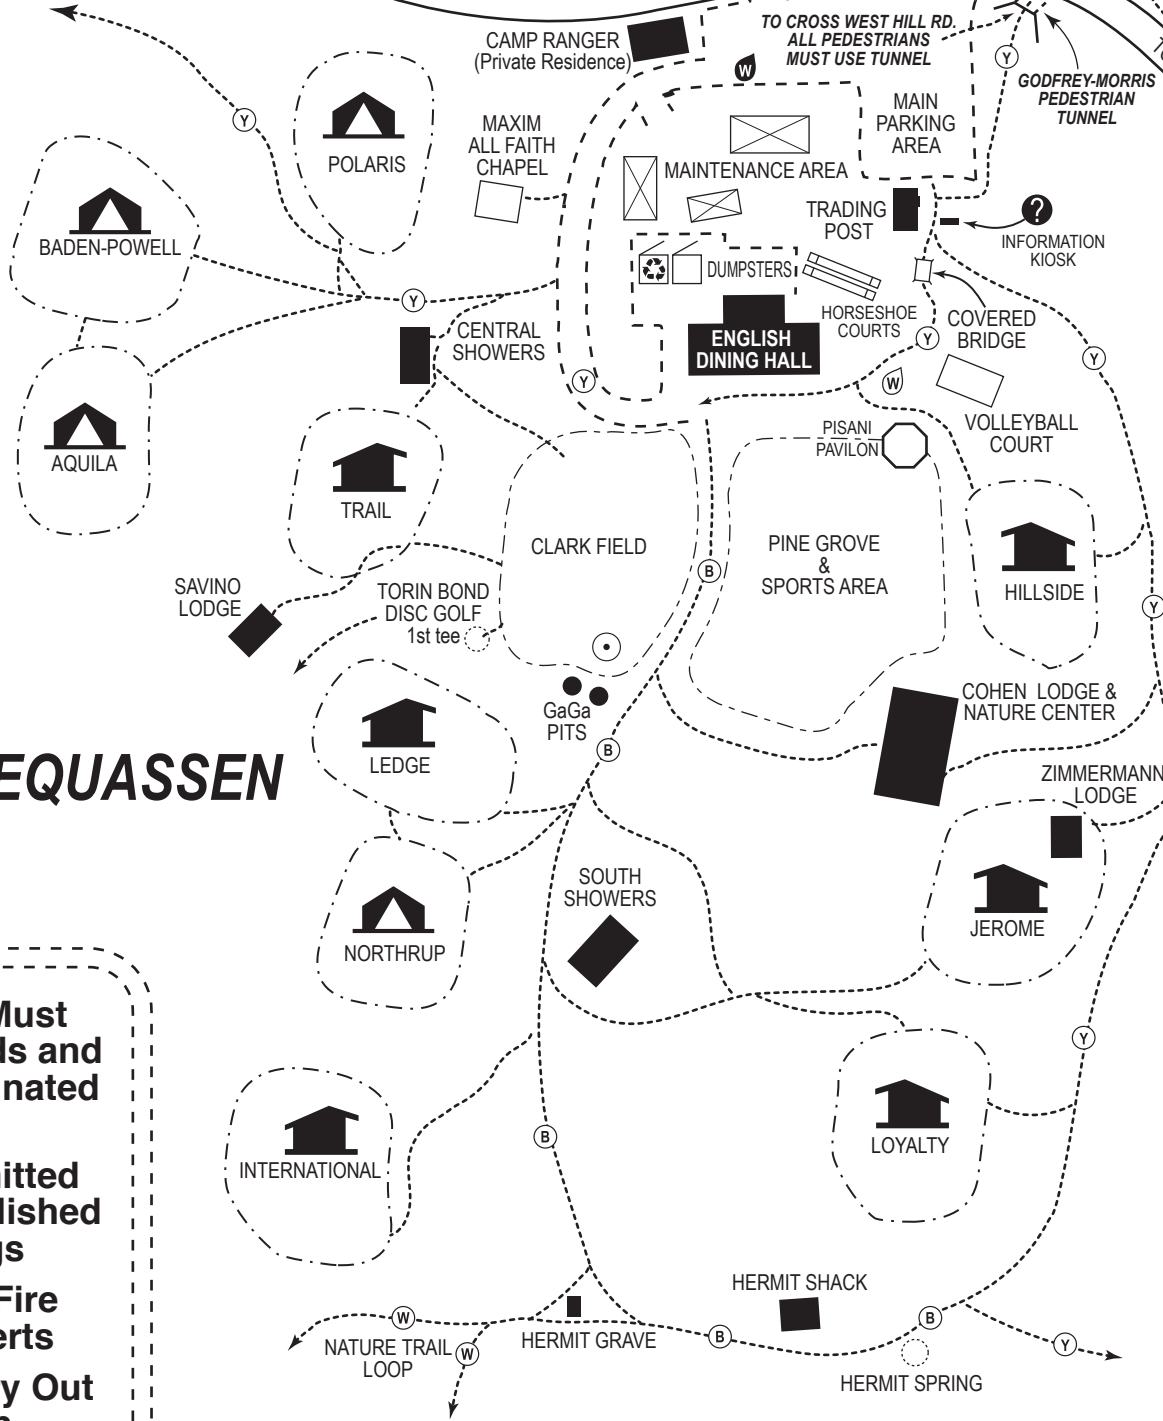

CAMP SEQUASSEN

NORTH SEQUASSEN

SOUTH SEQUASSEN

CAMP SEQUASSEN

791 West Hill Rd.
 New Hartford, CT 06057
 (600 acres)
 David Boyajian, Ranger
 PHONE (860) 379-2009 FAX (860) 379-8977

- LEAN-TO SITE
- TENT SITE
- FIRST AID (summer only)
- DUMPSTER (trash & recycle)
- DRINKING WATER
- DRINKING WATER (seasonal)
- LATRINE
- INFORMATION
- FLAG POLE

- Vehicles Must Stay On Roads and Park In Designated Areas
- Fires Permitted only In Established Fire Rings
- Observe Fire Danger Alerts
- Please Carry Out All Trash
- Do Not Fish In Waterfront Area